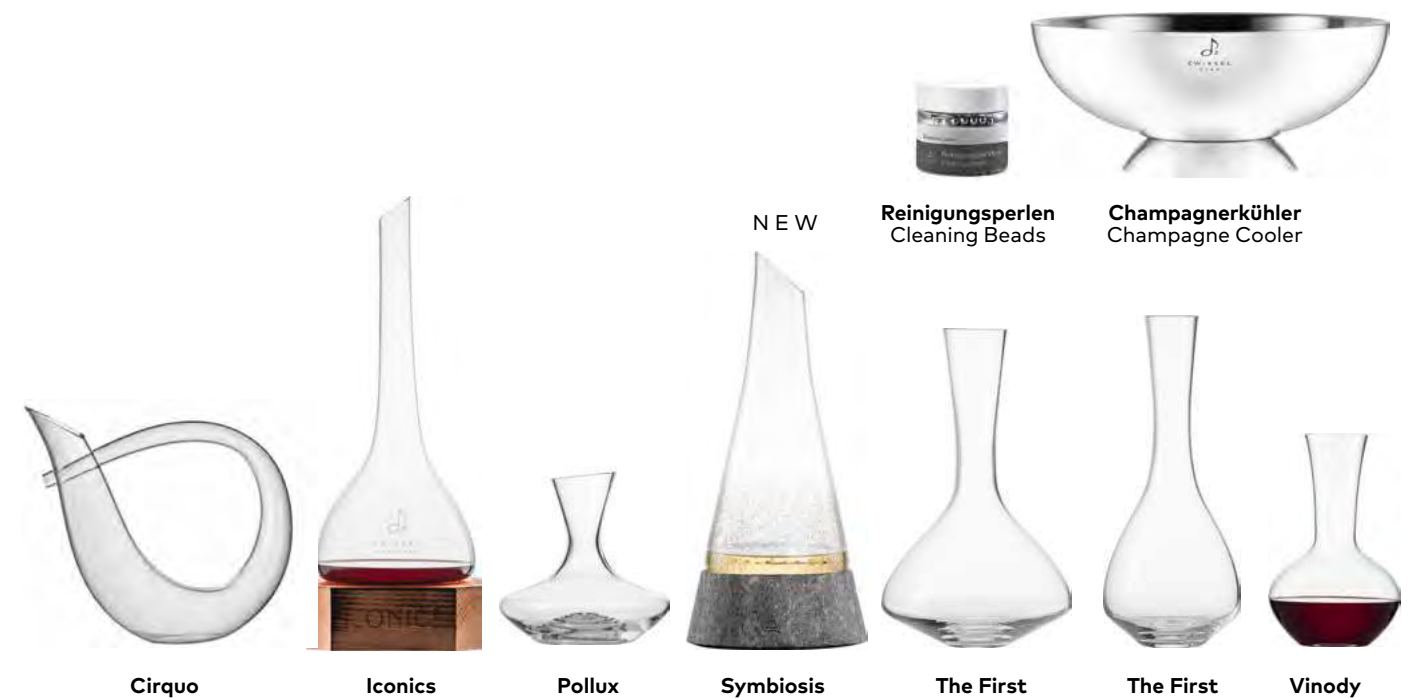

Champagnerkühler & Dekanter Champagne Cooler & Decanters

Artikel Item	Größe Size	Bestell- Nr. neu new Order no.	Bestell- Nr. alt former Order no.	Preis/ St. € Price/ pc €	Artikel per VE Item per VE	St./ Pal. Pool	Höhe mm Height mm	Ø mm dia. mm	Inhalt ml Capa- city ml	EAN der VE EAN per package
Champagnerkühler Champagne Cooler Form 3604	-	123308		155,16€	1	14	232	436	-	4001836116152
Cirquo Dekanter^{1) **} Decanter^{1) **} - Form 2834	0,75l	122333	117163	172,52€	1	42	310	340	750	4001836096034
Iconics Dekanter mit Holzsockel^{1) **} Decanter with Woodfoot^{1) **} - Form 2856	0,75l	122238	120769	330,00€	1+1	15	536	210	750	4001836093187
Pollux Rotweindekanter^{1) **} Red Wine Decanter^{1) **} - Form 2713	1l	122332	105230	65,10€	1	36	230	232	1000	4001836096010
NEU Symbiosis Dekanter mit Steinsockel^{**} NEW Decanter with stone base^{**} - Form 2858	0,75l	123796		230,00€	1	30	420	189	750	4001836132374
The First Rotweindekanter^{1) **} Red Wine Decanter^{1) **} - Form 2797	1,5l	122179	112910	54,25€	1	30	352	218	1500	4001836091732
The First Weißweindekanter¹⁾ White Wine Decanter¹⁾ - Form 2797	0,75l	112909	112909	54,25€	1	30	355	153	750	4001836023375
Vinody Rotweindekanter^{1) **} Red Wine Decanter^{1) **} - Form 2803	0,75l	122200	113736	65,10€	1	48	282	175	750	4001836092265
Glaspoliertuch ZG Glass Polishing Towel ZG	-	121279		5,60€	1	-	70x50	-	-	4001836106436
Reinigungspierlen Cleaning Beads	-	118436		8,14€	1	8000	40	40	-	4001836079341

¹⁾ Mit der speziellen Oberflächenveredelung DROP PROTECT wird die Tropfenbildung außen am Glas verhindert.

¹⁾ The specially refined DROP PROTECT finish keeps drips inside the glass, so preventing unsightly stains from developing.