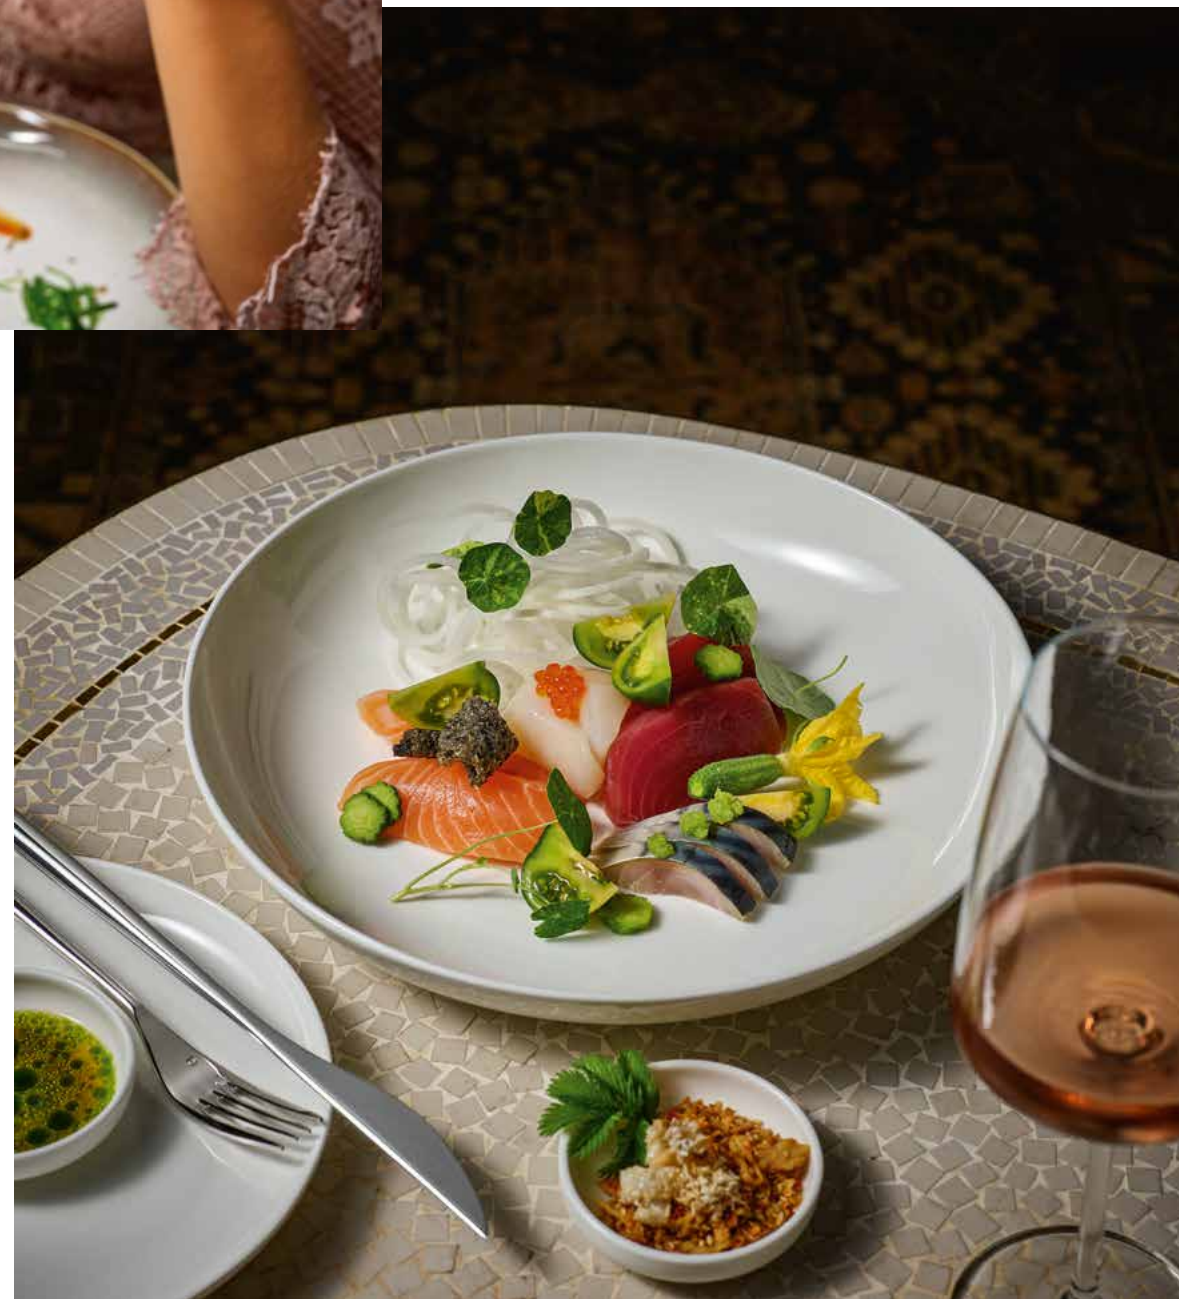

United Tables erspart Ihnen viel Zeit. Zeit, die Sie für Ihre Rezepte und Ideen nutzen können, anstatt sich auf der Suche nach geeigneten Artikeln im „Dickicht“ einzelner Anbieter von Glas, Besteck und Porzellan zu verheddern. Entdecken Sie den direkten und unkomplizierten Zugang zu einem spannenden Komplett-sortiment – alles aus einer Hand.

United Tables saves you a lot of time. Time that you can make use of for your recipes and ideas instead of getting tangled up in the "jungle" of individual suppliers of glass, flatware and dinnerware in search of suitable items. You will find direct and straightforward access to an exciting complete range, with everything from a single source.

All in one