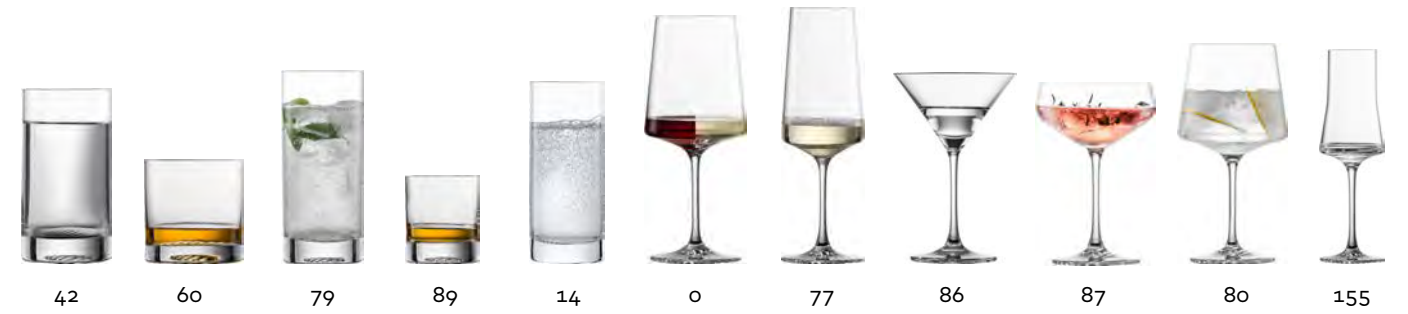

Made in Germany

Schallwellenartiges
Muster im Glasboden
Sonic pattern on base

Echo

Form 9080

Artikel Item	Größe Size	Bestell- Nr. Order no.	Artikel per VE Item per VE	St./ Pal. Pool	Höhe mm Height mm	Ø mm dia. mm	Inhalt ml Capacity ml	EAN
Allround	42	123376	4	560	132	71	411	4001836117760
Whisky groß tall	60	123377	4	480	90	89	399	4001836117777
Longdrink	79	123378	4	480	165	71	480	4001836117784
Whisky klein small	89	123379	4	1260	80	71	200	4001836117791
Becher Tumbler	14	123380	4	800	148	61	314	4001836117807
Allround mit MP * with EP *	0	123381	4	240	222	92	572	4001836117814
Champagner mit MP * Champagne with EP *	77	123382	4	336	229	74	395	4001836117838
Martini	86	123383	4	300	157	101	166	4001836117845
Cocktailschale Cocktail Saucer	87	123384	4	300	145	104	277	4001836117852
Gin Tonic	80	123385	4	240	206	106	630	4001836117869
Grappa	155	123386	4	640	190	58	147	4001836117876